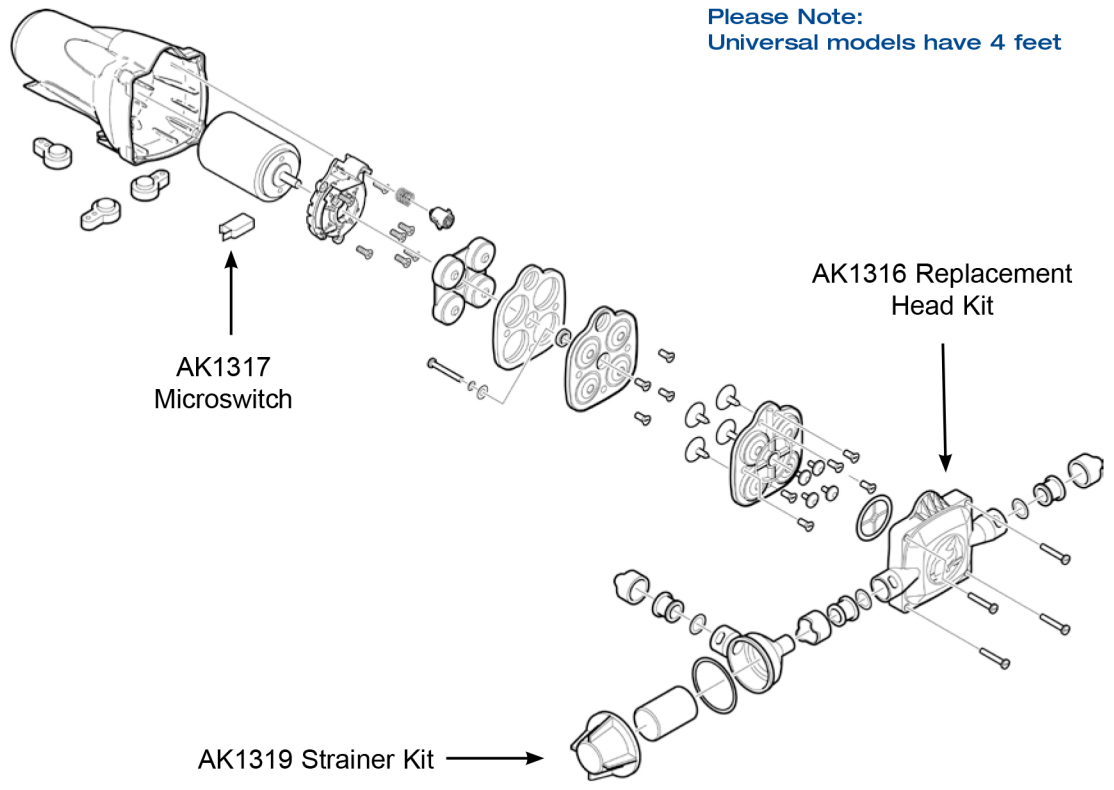

Electric Galley Pump Range

Watermaster and Universal

Watermaster - Automatic Pressure Pump Range

Universal - Washdown Pressure Pump

FW0814, FW1214, FW1215, FW1225
UF1815, UF2014, UF2015, UF8015, UF8025 Introduced 2005.

Please Note:
Universal models have 4 feet

Note: UF models replaced UP codes. UF models come with Quick Connect 15mm heads. This head can be retrofitted to UP models using Service Kit AK1316.
The 8ltr and 12ltr Universal Pressure Pump models (UF0812, UF0814, UF1212, UF1214, UF1215, UF1225) have been directly replaced with the Watermaster Pressure Pump Range (FW0814, FW1214, FW1215, FW1225).

Service Kits

AK1316 Service Kit for Pump Head

Qty 1 **Containing** Replacement head (includes front cover). Also retrofits to obsolete UP or UF style Universals, or WD Washdown kits

AK1316

AK1317

AK1317 Universal Microswitch Kit